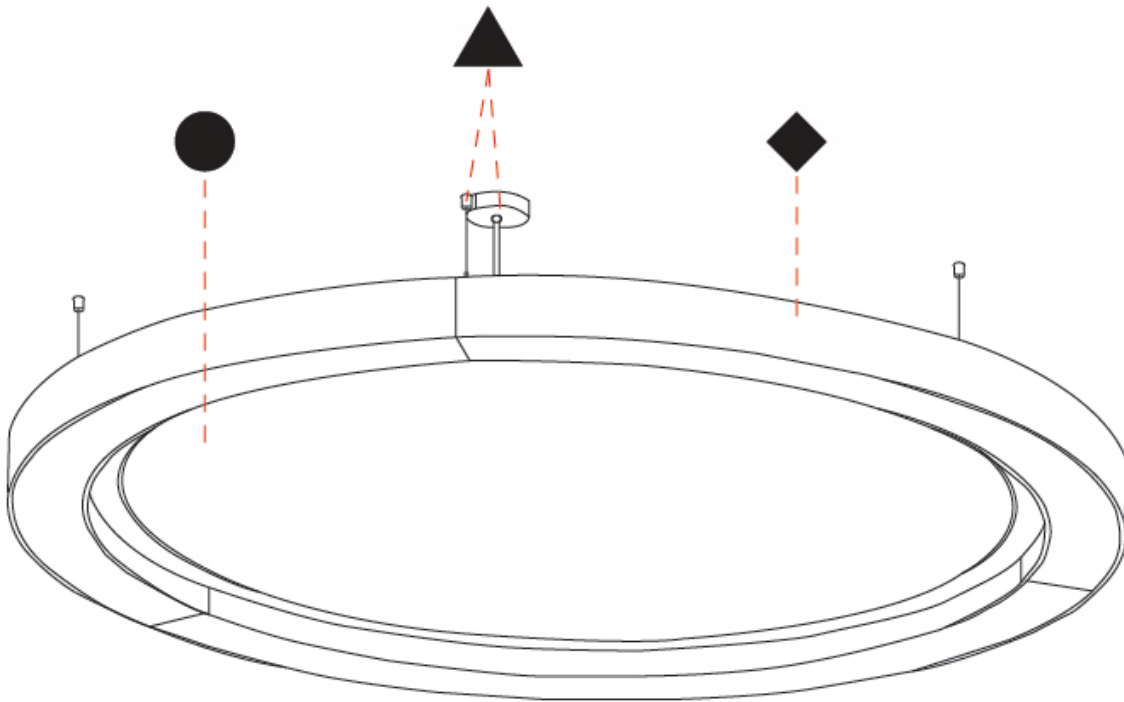

GLORIOUS ACOUSTIC SUSPENSION

A300379-

PROJECT	_____
TYPE	_____
SPECIFIER	_____
QUANTITY	_____
DATE	_____

A