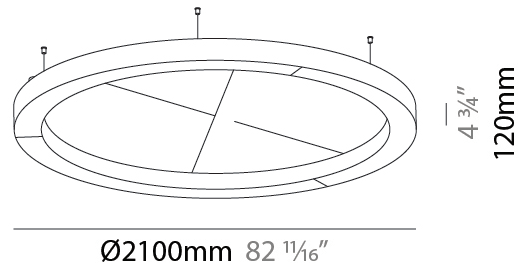

GENERAL

Series: Glorious Acoustic
Brand: Prolicht
Division: Architectural
Mounting Type: Suspension
Mounting Location: Ceiling
Subcategory: Acoustic

PHYSICAL

Shape: Round
Diameter (mm): 2100
Diameter (in): 82 ¹¹/₁₆
Width (mm): 120
Width (in): 4 ³/₄
Light Distribution: Direct
Diffuser: [PMMA - Opal / Micro-Prism](#)
Fixture Finish: [SSR / BKV / CWI / CRY / HAB / UFT / ITA / RUA / FTG / MYG / LOD / PUS / FRO / FUP / KIA / POP / BLS / SPG / MEY / GOH / GUM / CHC / COM / ABZ / JAG / OBR / MOS / ROR](#)
Accent Finish: [ANC / ASH / BNA / BTC / BZE / CEL / EGG / EVG / FOG / FOS / FST / FUA / IRI / IRO / KHA / LIC / LIM / MER / MSN / MUS / ONX / PEA / PLU / POL / PPY / RAY / ROY / RST / STE / SWD / TAN / TAU](#)
Fixture Material: Aluminum
Cable Details: [2 000mm / 78 3/4" or 6 000mm / 236 1/4" Transparent Cable](#)

ELECTRICAL

Lamp Type: LED (Zhaga Standard)
Input Wattage (W): 102.8
Total Output Wattage (W): 94.6
Dimming: [Non-Dimmable](#)
Driver Included: Yes
Driver Location: Integrated
Driver Type: Constant Current - Universal
Driver Class: Class 2
Input Voltage (V): 120 - 277

LED

Color Temperature (°K): [2700 / 3000 / 3500 / 4000](#)
Max. Delivered Lumen (lm): 9554 / 9888 / 11611 / 10053
Nominal Lumen (lm): 13405 / 13874 / 16291 / 14105
CRI: >90 CRI
Lamp Life (hrs): 50000

OPTICAL

RATINGS AND CERTIFICATIONS

Certified By: CSA Certified to UL and CSA Standards
IP rating: IP20