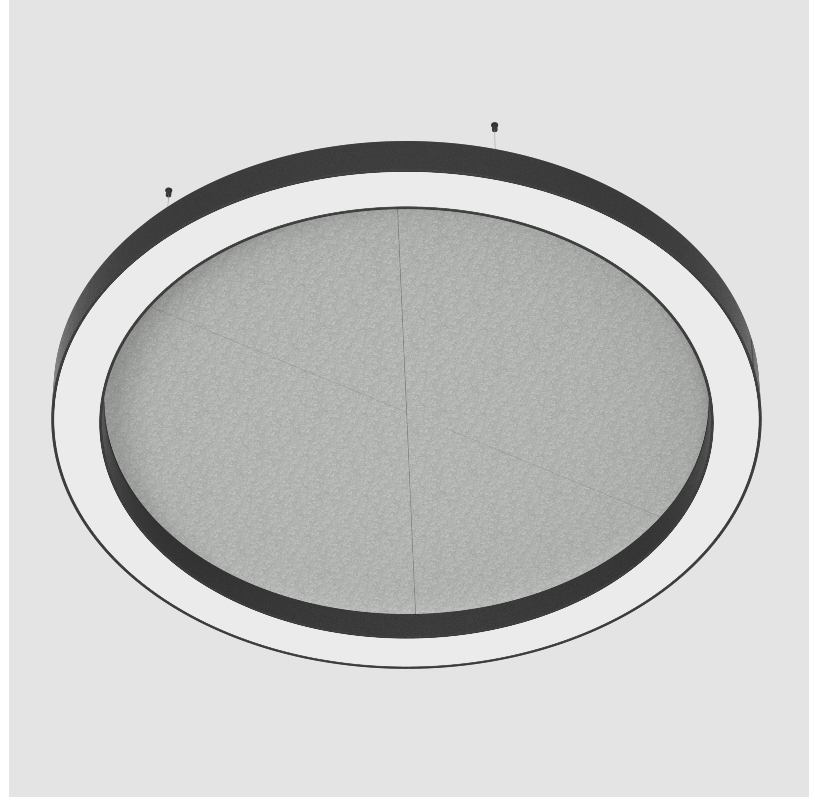

GENERAL

Series: Glorious Acoustic
Brand: Prolicht
Division: Architectural
Mounting Type: Suspension
Mounting Location: Ceiling
Subcategory: Acoustic

PHYSICAL

Shape: Round
Diameter (mm): 2100
Diameter (in): 82 ¹¹/₁₆
Width (mm): 120
Width (in): 4 ³/₄
Light Distribution: Direct
Diffuser: [PMMA - Opal / Micro-Prism](#)
Fixture Finish: [SSR / BKV / CWI / CRY / HAB / UFT / ITA / RUA / FTG / MYG / LOD / PUS / FRO / FUP / KIA / POP / BLS / SPG / MEY / GOH / GUM / CHC / COM / ABZ / JAG / OBR / MOS / ROR](#)
Accent Finish: [ANC / ASH / BNA / BTC / BZE / CEL / EGG / EVG / FOG / FOS / FST / FUA / IRI / IRO / KHA / LIC / LIM / MER / MSN / MUS / ONX / PEA / PLU / POL / PPY / RAY / ROY / RST / STE / SWD / TAN / TAU](#)
Fixture Material: Aluminum
Cable Details: [2 000mm / 78 3/4" or 6 000mm / 236 1/4" Transparent Cable](#)

ELECTRICAL

Lamp Type: LED (Zhaga Standard)
Input Wattage (W): 102.8
Total Output Wattage (W): 94.6
Dimming: [Non-Dimmable](#)
Driver Included: Yes
Driver Location: Integrated
Driver Type: Constant Current - Universal
Driver Class: Class 2
Input Voltage (V): 120 - 277

LED

Color Temperature (°K): [2700 / 3000 / 3500 / 4000](#)
Max. Delivered Lumen (lm): 9554 / 9888 / 11611 / 10053
Nominal Lumen (lm): 13405 / 13874 / 16291 / 14105
CRI: >90 CRI
Lamp Life (hrs): 50000

OPTICAL

RATINGS AND CERTIFICATIONS

Certified By: CSA Certified to UL and CSA Standards
IP rating: IP20