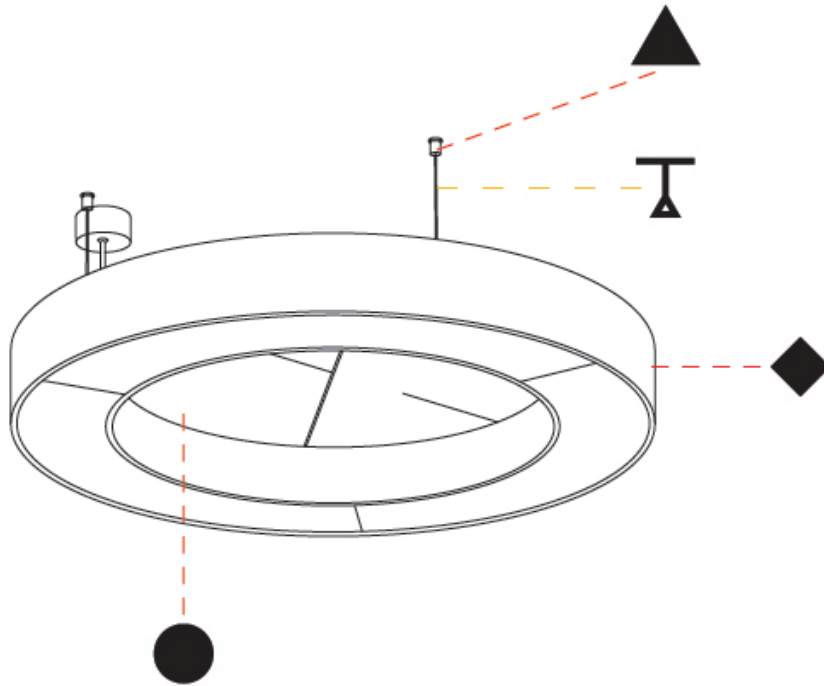

GLORIOUS ACOUSTIC SUSPENSION

A300724-

PROJECT

TYPE

SPECIFIER

QUANTITY

DATE

A