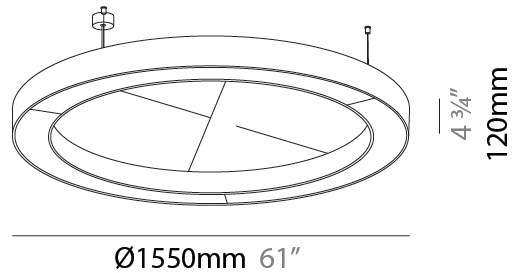

GENERAL

Series: Glorious Acoustic
Brand: Prolicht
Division: Architectural
Mounting Type: Suspension
Mounting Location: Ceiling
Subcategory: Acoustic

PHYSICAL

Shape: Round
Diameter (mm): 1550
Diameter (in): 61
Width (mm): 120
Width (in): 4 3/4
Light Distribution: Direct
Diffuser: [PMMA - Opal / Micro-Prism](#)
Fixture Finish: [SSR / BKV / CWI / CRY / HAB / UFT / ITA / RUA / FTG / MYG / LOD / PUS / FRO / FUP / KIA / POP / BLS / SPG / MEY / GOH / GUM / CHC / COM / ABZ / JAG / OBR / MOS / ROR](#)
Accent Finish: [ANC / ASH / BNA / BTC / BZE / CEL / EGG / EVG / FOG / FOS / FST / FUA / IRI / IRO / KHA / LIC / LIM / MER / MSN / MUS / ONX / PEA / PLU / POL / PPY / RAY / ROY / RST / STE / SWD / TAN / TAU](#)
Fixture Material: Aluminum
Cable Details: [2 000mm / 78 3/4" or 6 000mm / 236 1/4" Transparent Cable](#)

ELECTRICAL

Lamp Type: LED (Zhaga Standard)
Input Wattage (W): 110
Total Output Wattage (W): 100
Dimming: [Non-Dimmable](#)
Driver Included: Yes
Driver Location: Integrated
Driver Type: Constant Current - Universal
Driver Class: Class 2
Input Voltage (V): 120 - 277

LED

[Color Temperature (°K): 2700 / 3000 / 3500 / 4000](#)
Max. Delivered Lumen (lm): Max 12515
Nominal Lumen (lm): Max 16105
CRI: >90 CRI
Lamp Life (hrs): 50000

OPTICAL

RATINGS AND CERTIFICATIONS

Certified By: CSA Certified to UL and CSA Standards
IP rating: IP20